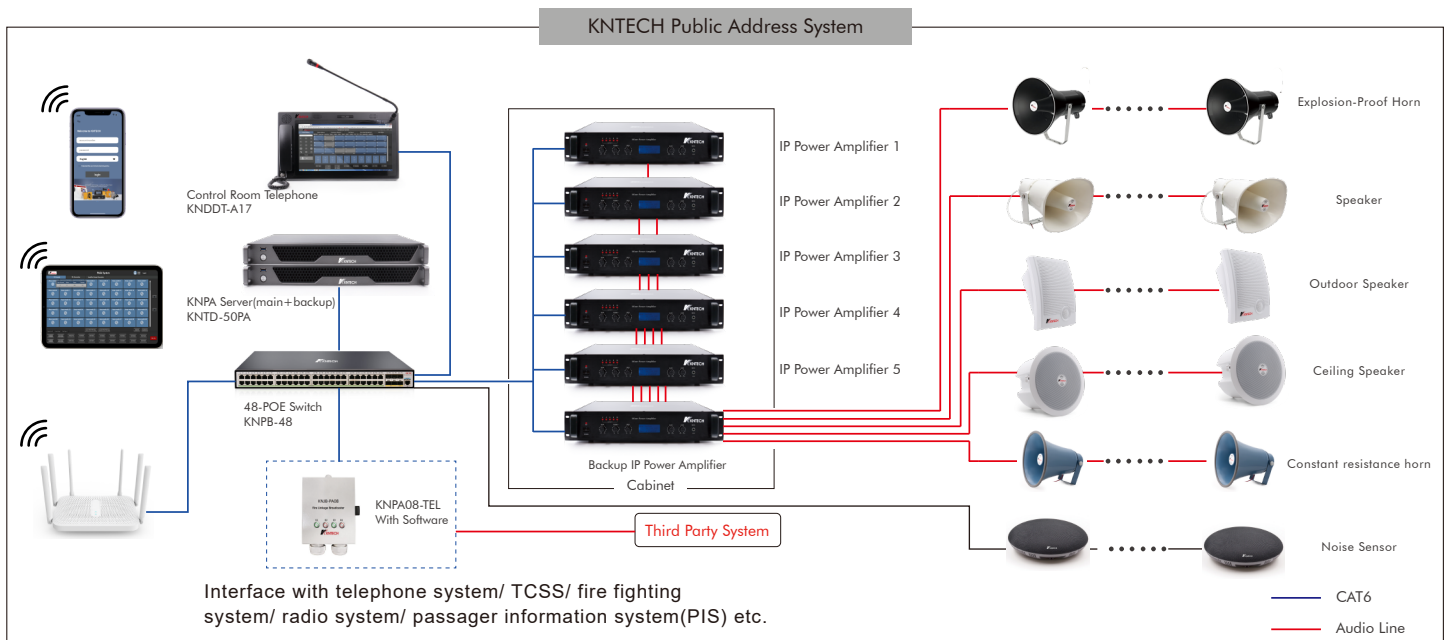

Mobile-PA-App KNPAAPPV1

Overview

PA-app is designed and developed by KOONTECH for simple and intuitive broadcast scheduling operations. The mobile phone installs the PA-app and connects to the wifi, launches the PA-APP to visually see various broadcast areas, can realize the PA system scheduling function through the mobile phone APP.

System network diagram

The core of the PA system is the KNPA-50 server. The mobile phone installs PA-App to carry on the broadcast operation to the broadcast system terminal. The whole system consists of many types of broadcast terminals, users can choose a variety of broadcast terminals based on the actual situation.

Features

- Provide professional quality graphical user interface.
- GUI user page, intuitive, easy to operate.
- One key emergency broadcast, 0 ~ 9 level broadcast priority automatic identification
- Real-time display broadcast user status;
- Multi-user multi-task startup broadcast